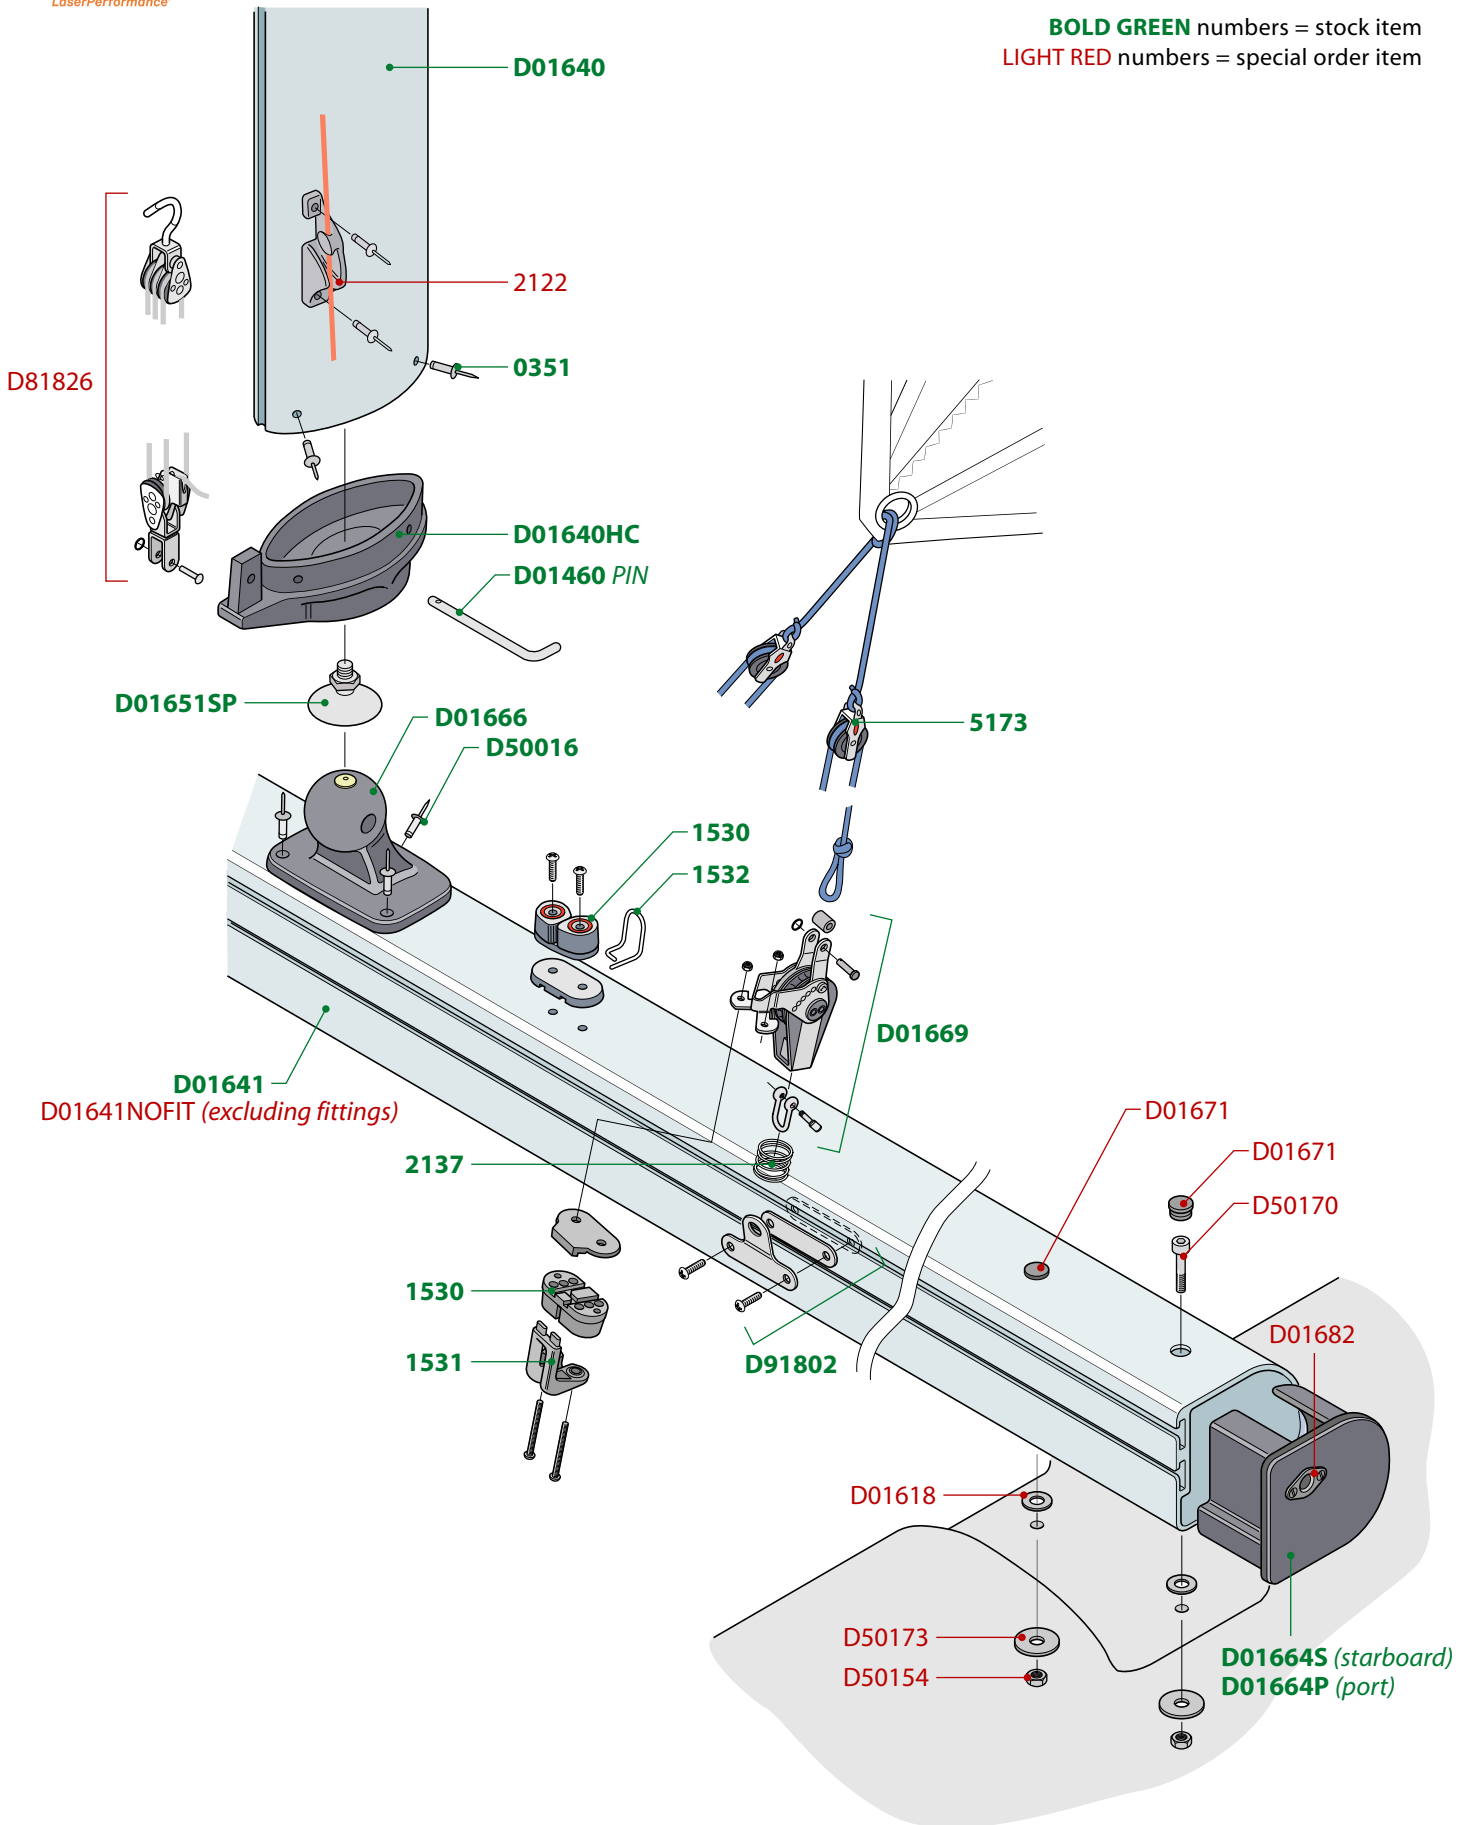

BOLD GREEN numbers = stock item
LIGHT RED numbers = special order item

Dart 16

PAGE 2

BOLD GREEN numbers = stock item
LIGHT RED numbers = special order item

SAIL NUMBERS

Sail No.

0	3410F
1	3411F
2	3412F
3	3413F
4	3414F
5	3415F
6	3416F
7	3417F
8	3418F
9	3416F

BOLD GREEN numbers = stock item
LIGHT RED numbers = special order item

Dart 16

PAGE 7

BOLD GREEN numbers = stock item
LIGHT RED numbers = special order item

IMPORTANT NOTICE: All diagrams, drawings and related information are the intellectual property of LaserPerformance. Any copying, distributing or other use without our prior written permission is strictly prohibited. © 2006 LaserPerformance.

BOLD GREEN numbers = stock item
LIGHT RED numbers = special order item

BOLD GREEN numbers = stock item
LIGHT RED numbers = special order item

BOLD GREEN numbers = stock item
LIGHT RED numbers = special order item