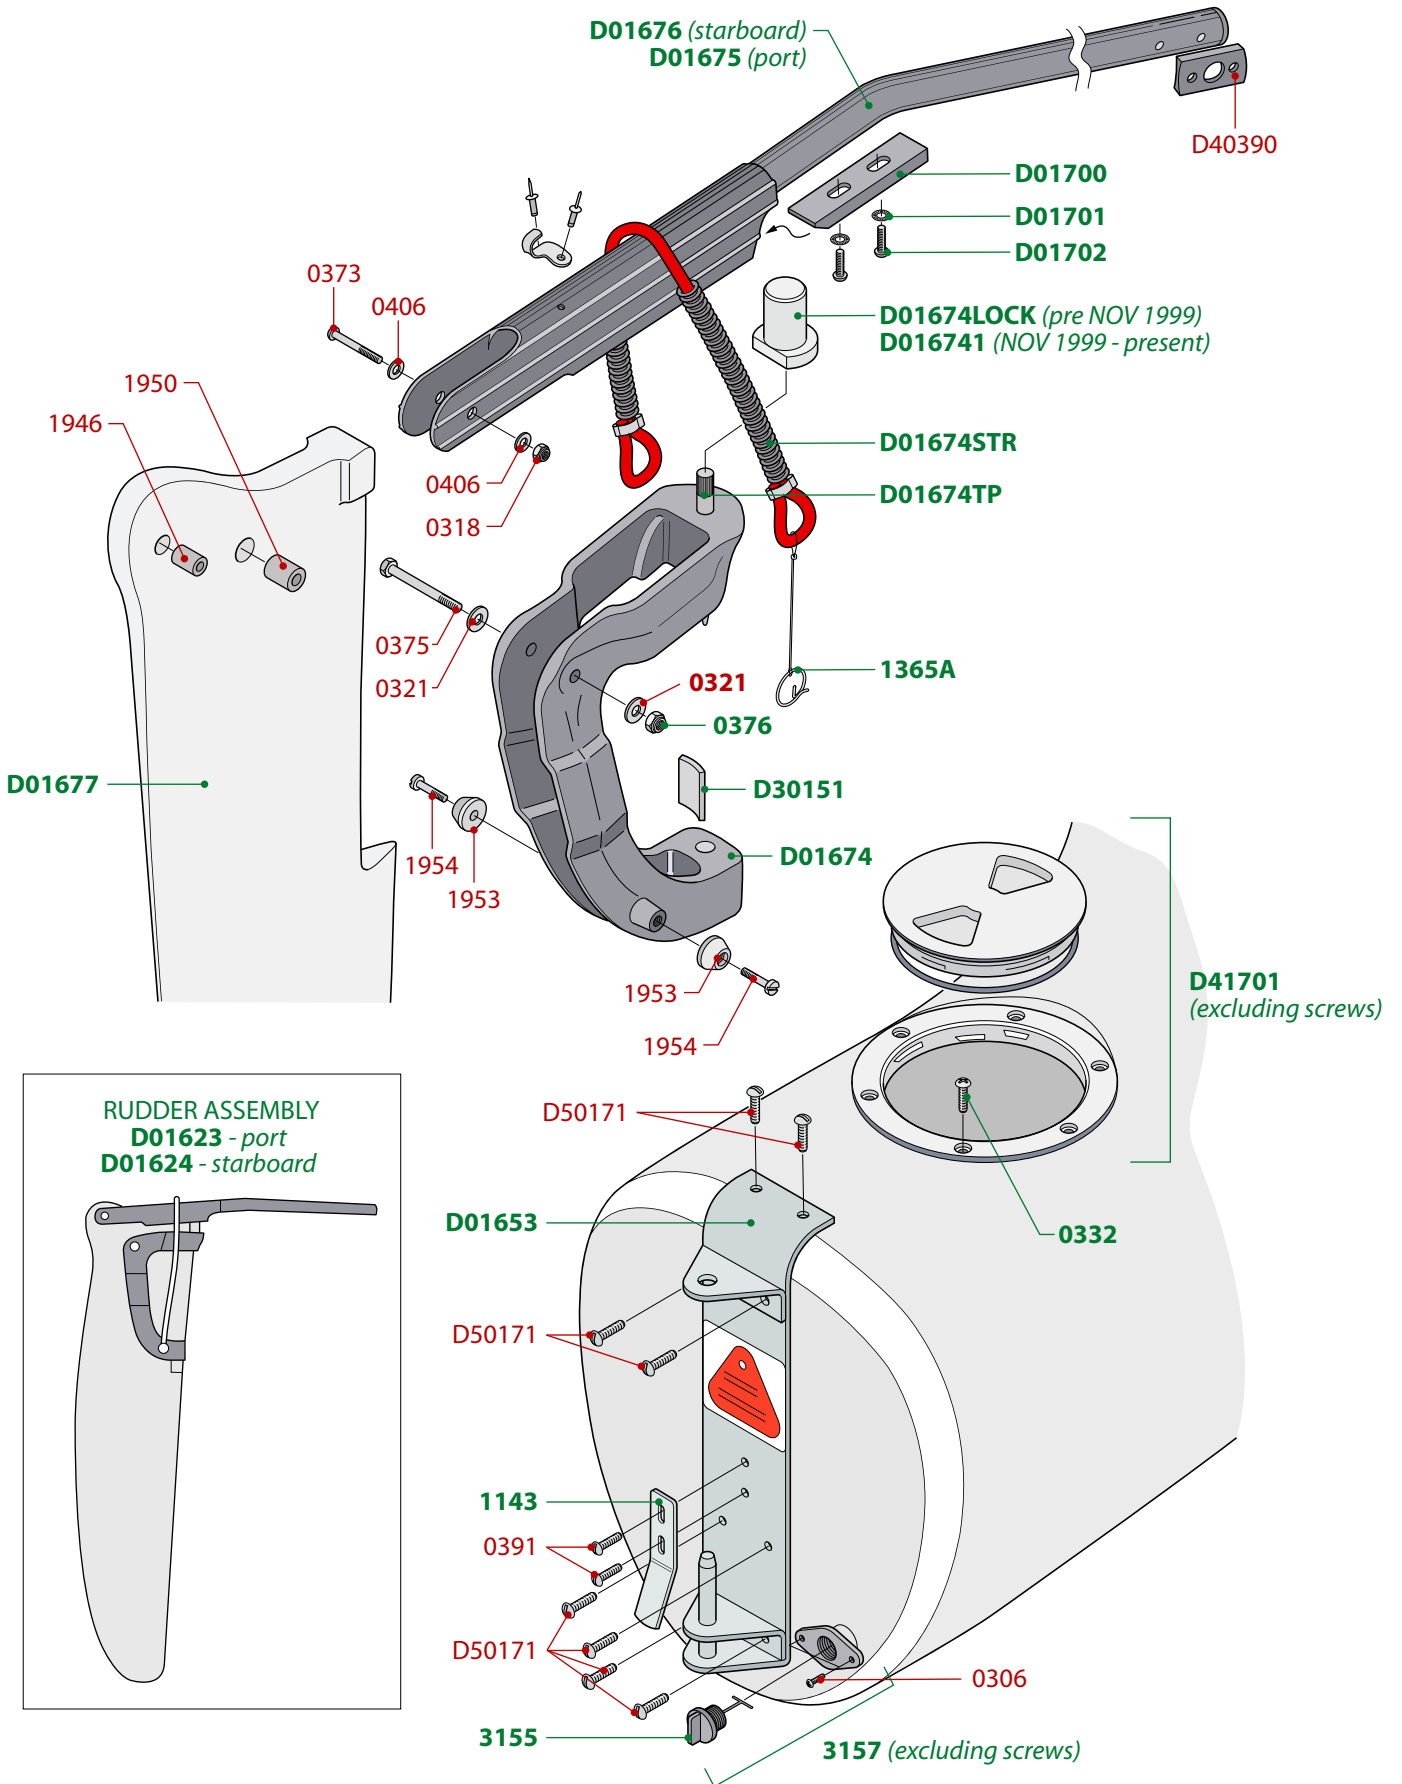

BOLD GREEN numbers = stock item
LIGHT RED numbers = special order item

Dart 16

PAGE 2

BOLD GREEN numbers = stock item
LIGHT RED numbers = special order item

SAIL NUMBERS

Sail No.

0	3410F
1	3411F
2	3412F
3	3413F
4	3414F
5	3415F
6	3416F
7	3417F
8	3418F
9	3416F

BOLD GREEN numbers = stock item
LIGHT RED numbers = special order item

Dart 16

PAGE 7

BOLD GREEN numbers = stock item
LIGHT RED numbers = special order item

IMPORTANT NOTICE: All diagrams, drawings and related information are the intellectual property of LaserPerformance. Any copying, distributing or other use without our prior written permission is strictly prohibited. © 2006 LaserPerformance.

BOLD GREEN numbers = stock item
LIGHT RED numbers = special order item

BOLD GREEN numbers = stock item
LIGHT RED numbers = special order item

BOLD GREEN numbers = stock item
LIGHT RED numbers = special order item