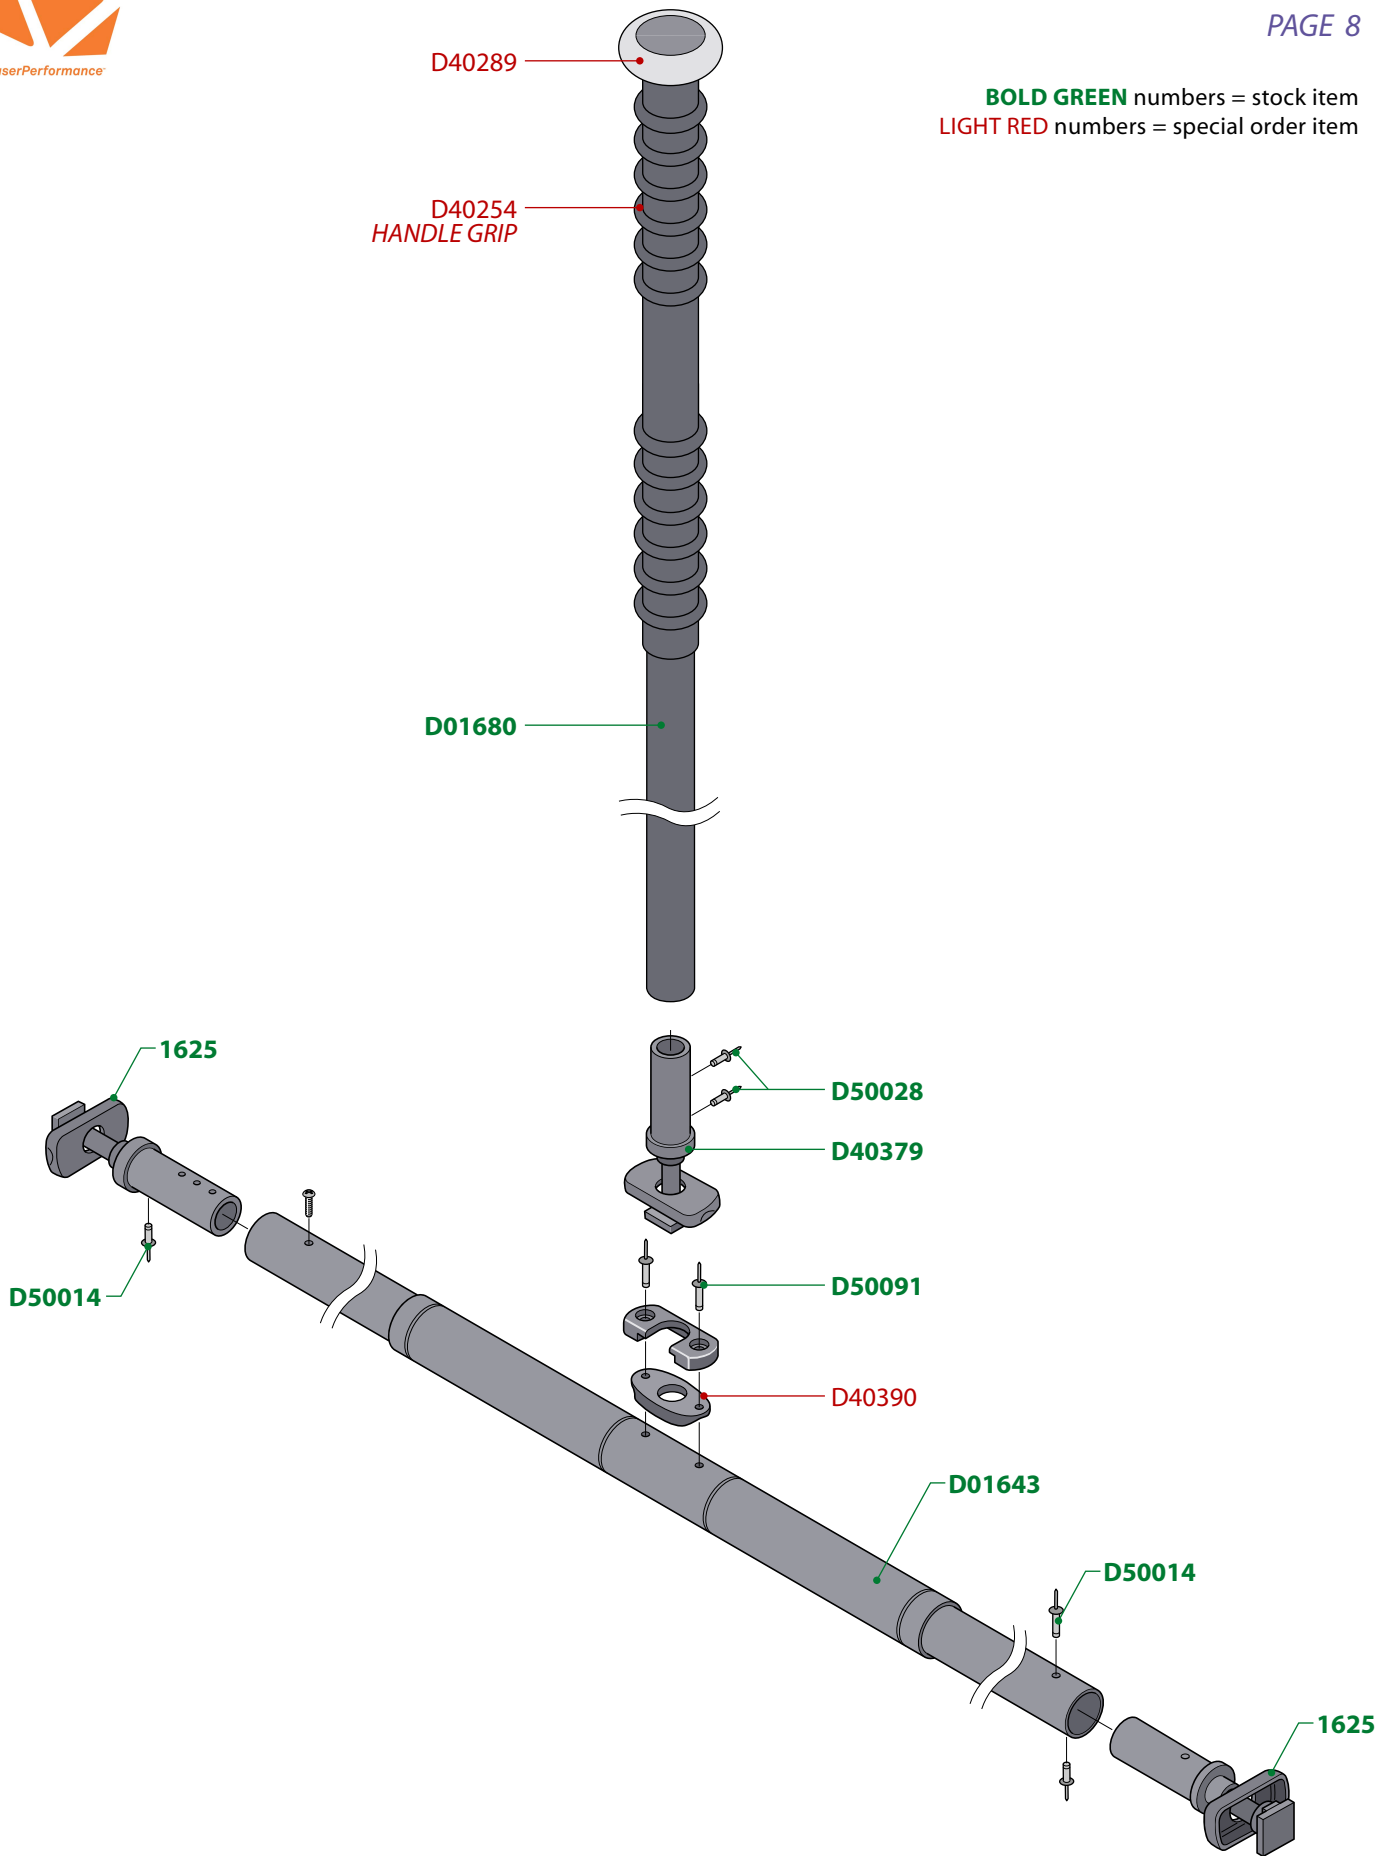

BOLD GREEN numbers = stock item
LIGHT RED numbers = special order item

Dart 16

PAGE 2

BOLD GREEN numbers = stock item
LIGHT RED numbers = special order item

SAIL NUMBERS

Sail No.

0	3410F
1	3411F
2	3412F
3	3413F
4	3414F
5	3415F
6	3416F
7	3417F
8	3418F
9	3416F

BOLD GREEN numbers = stock item
LIGHT RED numbers = special order item

Dart 16

PAGE 7

BOLD GREEN numbers = stock item
LIGHT RED numbers = special order item

IMPORTANT NOTICE: All diagrams, drawings and related information are the intellectual property of LaserPerformance. Any copying, distributing or other use without our prior written permission is strictly prohibited. © 2006 LaserPerformance.

BOLD GREEN numbers = stock item
LIGHT RED numbers = special order item

BOLD GREEN numbers = stock item
LIGHT RED numbers = special order item

BOLD GREEN numbers = stock item
LIGHT RED numbers = special order item