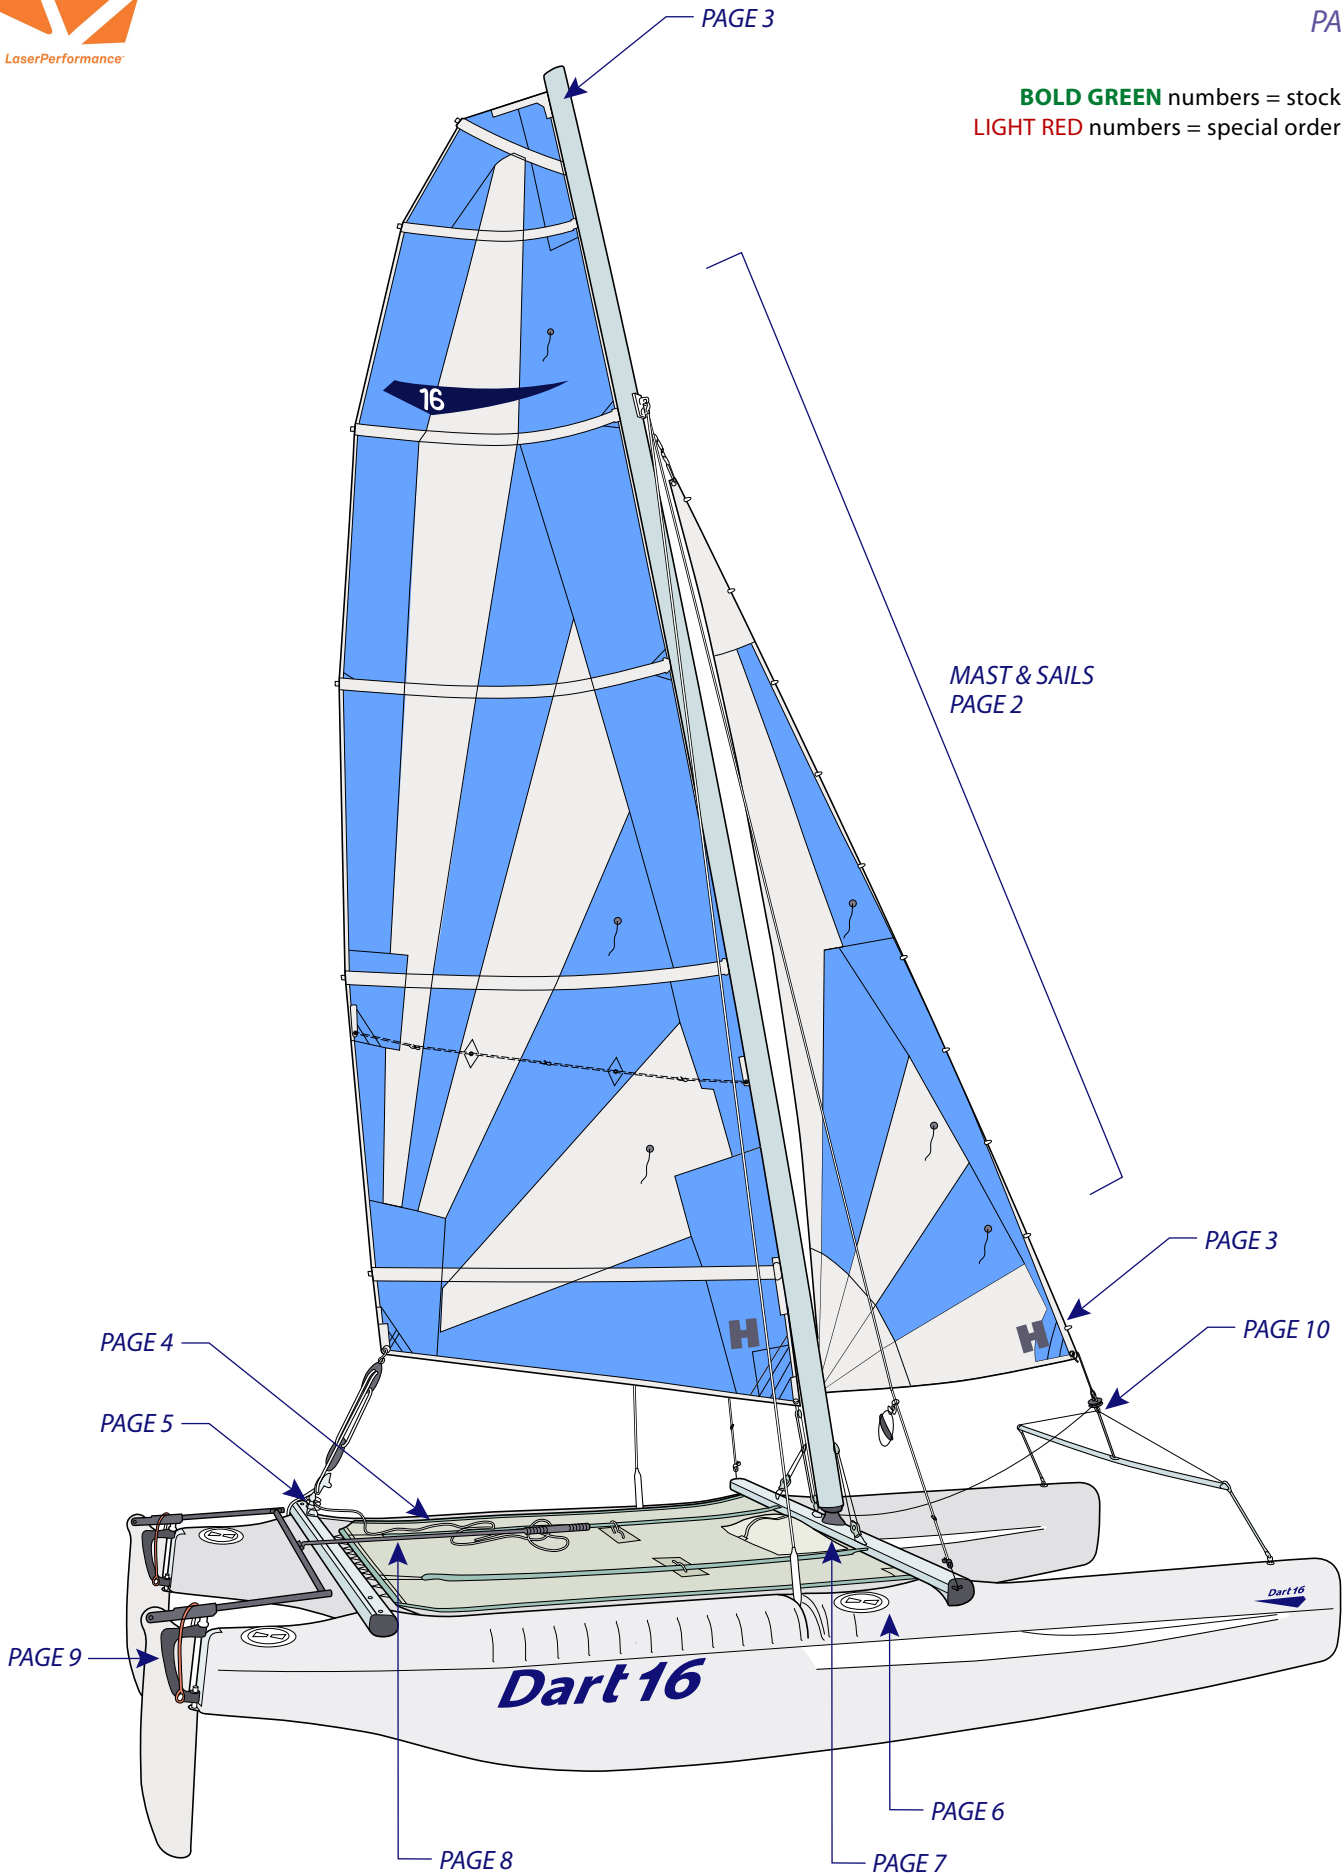

BOLD GREEN numbers = stock item
LIGHT RED numbers = special order item

Dart 16

PAGE 2

BOLD GREEN numbers = stock item
LIGHT RED numbers = special order item

SAIL NUMBERS

Sail No.

0	3410F
1	3411F
2	3412F
3	3413F
4	3414F
5	3415F
6	3416F
7	3417F
8	3418F
9	3416F

BOLD GREEN numbers = stock item
LIGHT RED numbers = special order item

BOLD GREEN numbers = stock item
LIGHT RED numbers = special order item

Dart 16

PAGE 5

BOLD GREEN numbers = stock item
LIGHT RED numbers = special order item

BOLD GREEN numbers = stock item
LIGHT RED numbers = special order item

Dart 16

PAGE 7

BOLD GREEN numbers = stock item
LIGHT RED numbers = special order item

IMPORTANT NOTICE: All diagrams, drawings and related information are the intellectual property of LaserPerformance. Any copying, distributing or other use without our prior written permission is strictly prohibited. © 2006 LaserPerformance.

BOLD GREEN numbers = stock item
LIGHT RED numbers = special order item

BOLD GREEN numbers = stock item
LIGHT RED numbers = special order item

BOLD GREEN numbers = stock item
LIGHT RED numbers = special order item