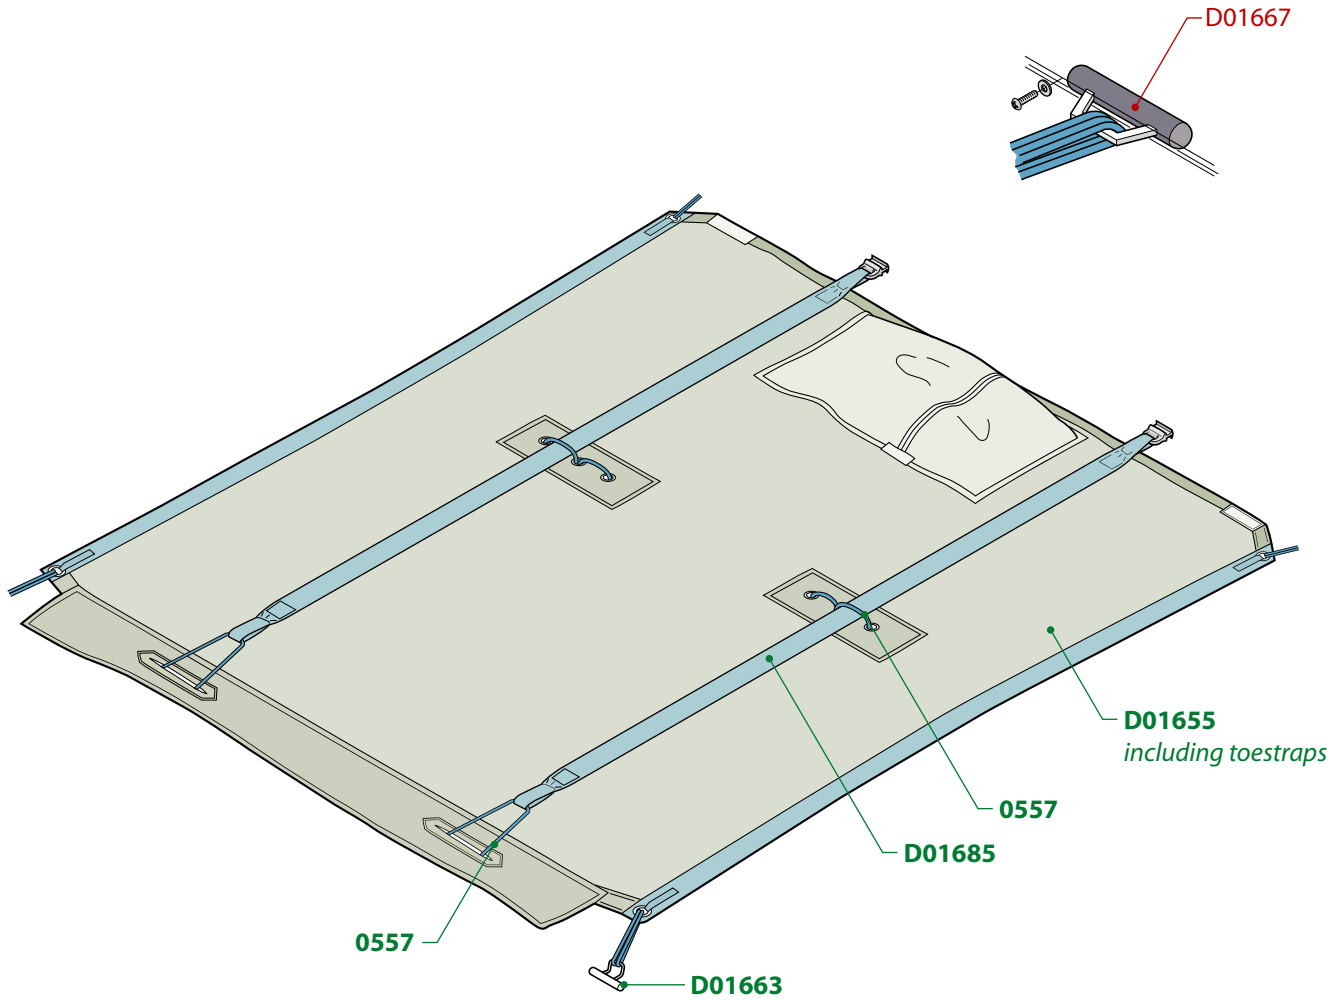

BOLD GREEN numbers = stock item
LIGHT RED numbers = special order item

Dart 16

PAGE 2

BOLD GREEN numbers = stock item
LIGHT RED numbers = special order item

SAIL NUMBERS

Sail No.

0	3410F
1	3411F
2	3412F
3	3413F
4	3414F
5	3415F
6	3416F
7	3417F
8	3418F
9	3416F

BOLD GREEN numbers = stock item
LIGHT RED numbers = special order item

BOLD GREEN numbers = stock item
LIGHT RED numbers = special order item

Dart 16

PAGE 5

BOLD GREEN numbers = stock item
LIGHT RED numbers = special order item

BOLD GREEN numbers = stock item
LIGHT RED numbers = special order item

Dart 16

PAGE 7

BOLD GREEN numbers = stock item
LIGHT RED numbers = special order item

IMPORTANT NOTICE: All diagrams, drawings and related information are the intellectual property of LaserPerformance. Any copying, distributing or other use without our prior written permission is strictly prohibited. © 2006 LaserPerformance.

BOLD GREEN numbers = stock item
LIGHT RED numbers = special order item

BOLD GREEN numbers = stock item
LIGHT RED numbers = special order item

BOLD GREEN numbers = stock item
LIGHT RED numbers = special order item