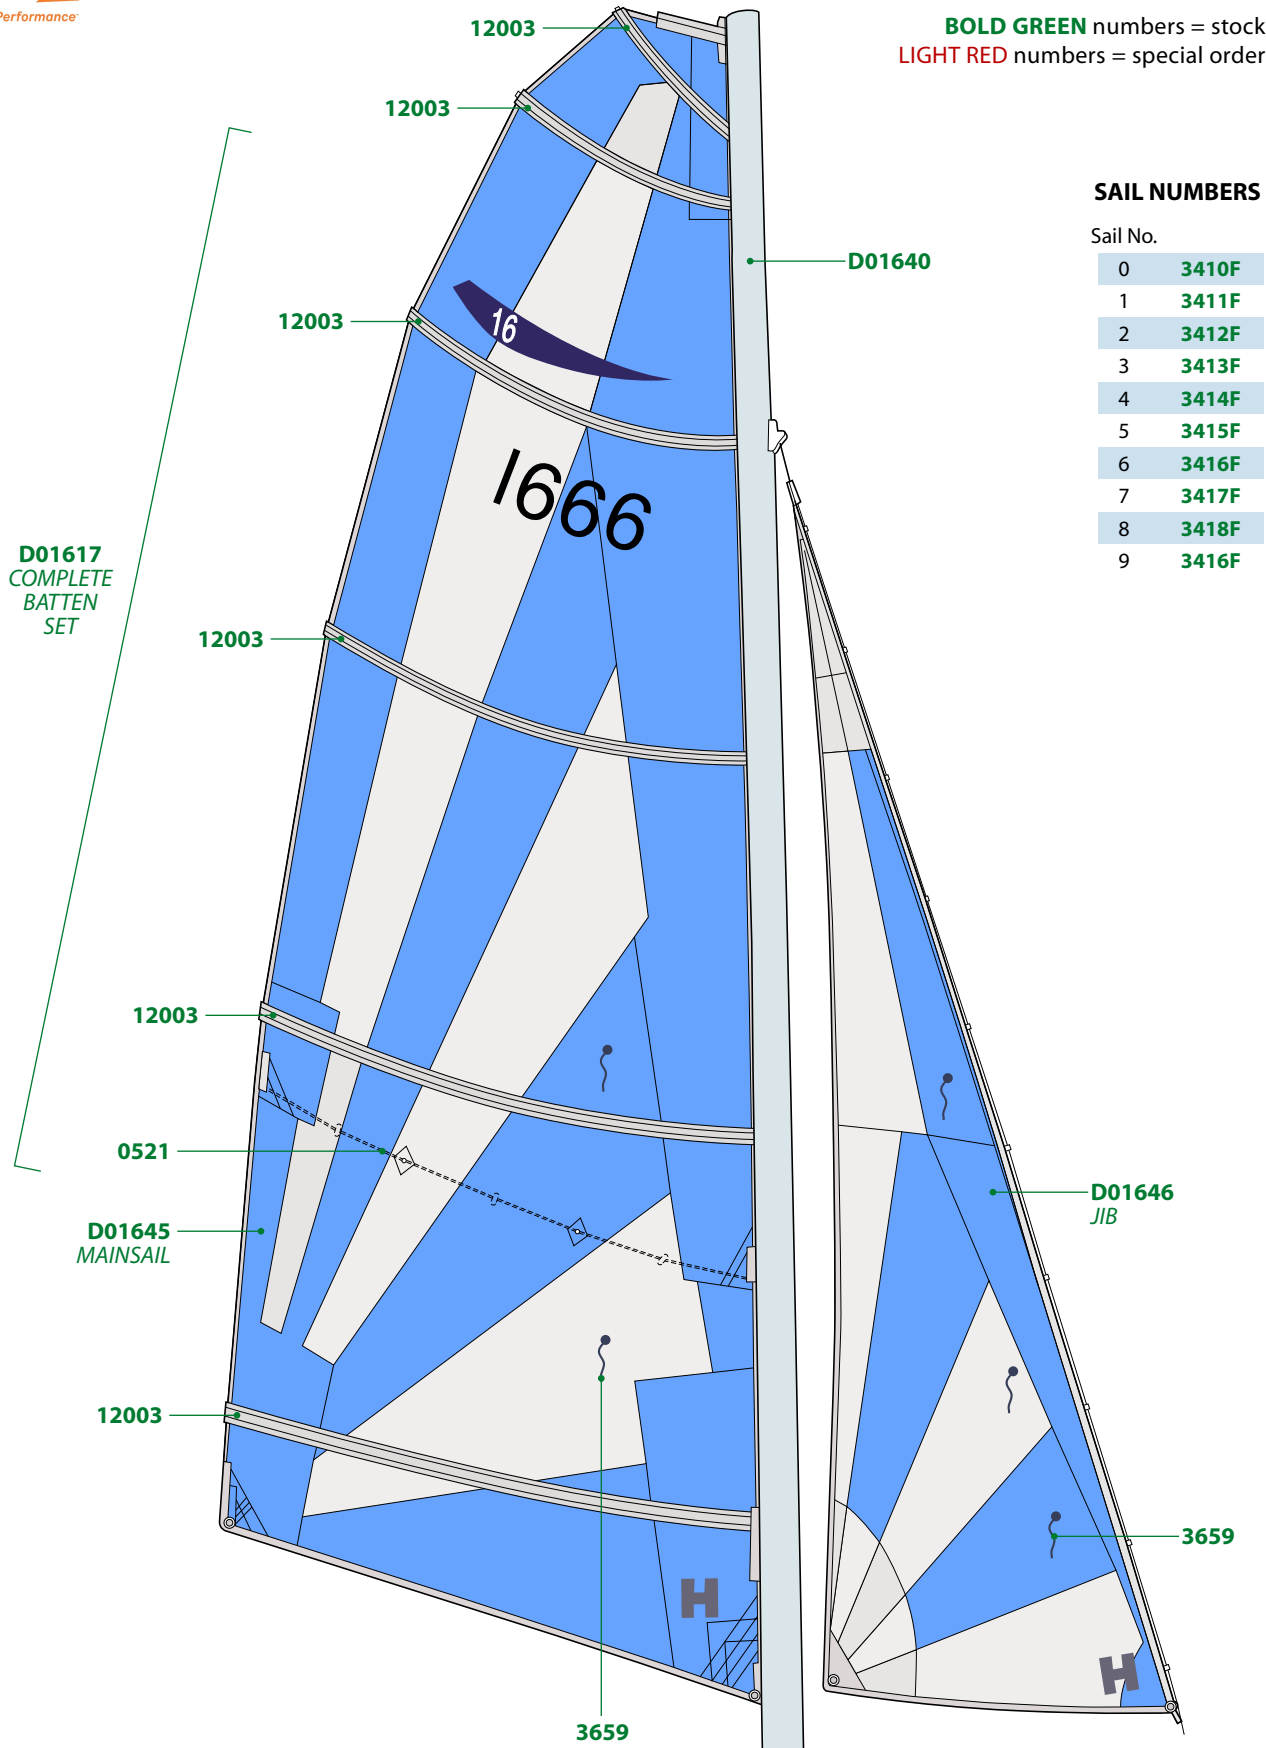

BOLD GREEN numbers = stock item
LIGHT RED numbers = special order item

Dart 16

PAGE 2

BOLD GREEN numbers = stock item
LIGHT RED numbers = special order item

SAIL NUMBERS

Sail No.

0	3410F
1	3411F
2	3412F
3	3413F
4	3414F
5	3415F
6	3416F
7	3417F
8	3418F
9	3416F

BOLD GREEN numbers = stock item
LIGHT RED numbers = special order item

BOLD GREEN numbers = stock item
LIGHT RED numbers = special order item

Dart 16

PAGE 5

BOLD GREEN numbers = stock item
LIGHT RED numbers = special order item

BOLD GREEN numbers = stock item
LIGHT RED numbers = special order item

Dart 16

PAGE 7

BOLD GREEN numbers = stock item
LIGHT RED numbers = special order item

IMPORTANT NOTICE: All diagrams, drawings and related information are the intellectual property of LaserPerformance. Any copying, distributing or other use without our prior written permission is strictly prohibited. © 2006 LaserPerformance.

BOLD GREEN numbers = stock item
LIGHT RED numbers = special order item

BOLD GREEN numbers = stock item
LIGHT RED numbers = special order item

BOLD GREEN numbers = stock item
LIGHT RED numbers = special order item