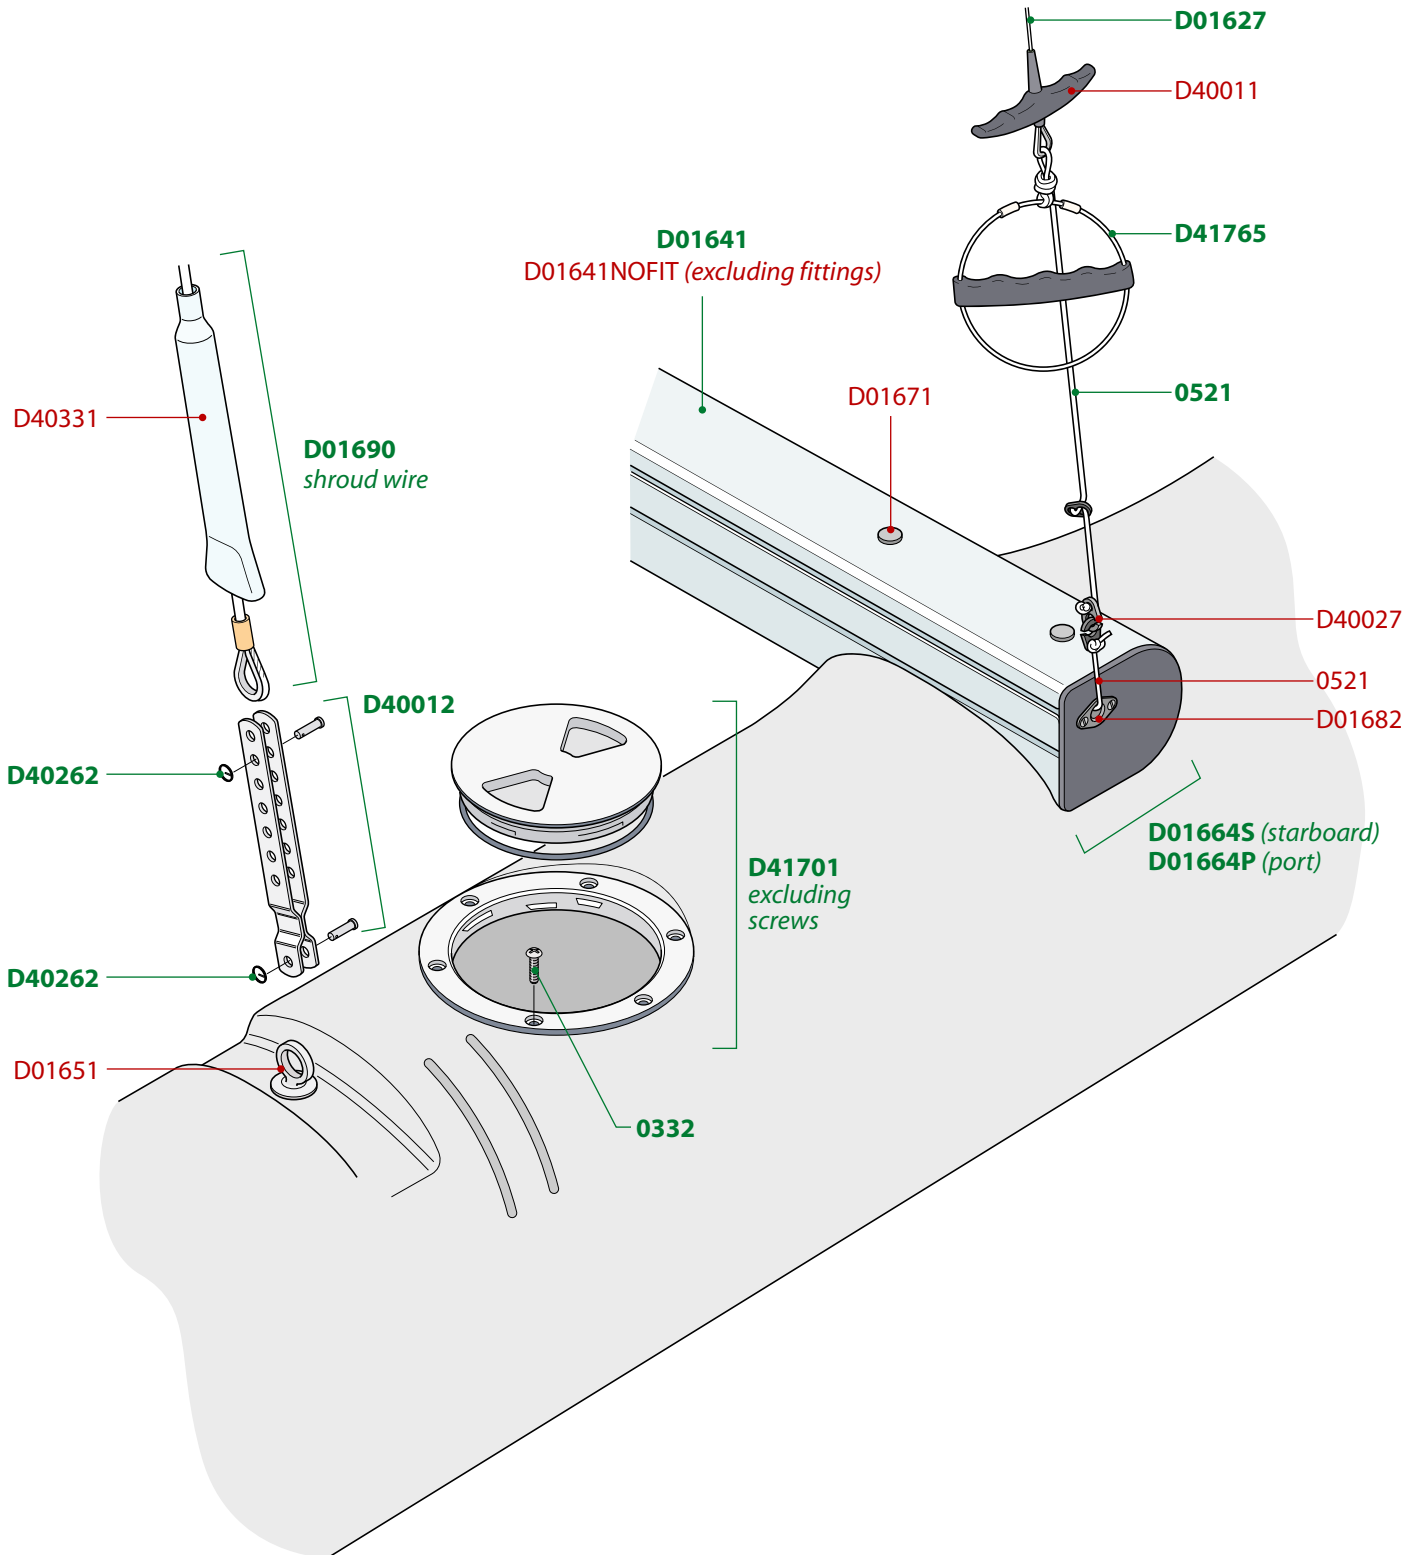

BOLD GREEN numbers = stock item
LIGHT RED numbers = special order item

Dart 16

PAGE 2

BOLD GREEN numbers = stock item
LIGHT RED numbers = special order item

SAIL NUMBERS

Sail No.

0	3410F
1	3411F
2	3412F
3	3413F
4	3414F
5	3415F
6	3416F
7	3417F
8	3418F
9	3416F

BOLD GREEN numbers = stock item
LIGHT RED numbers = special order item

BOLD GREEN numbers = stock item
LIGHT RED numbers = special order item

Dart 16

PAGE 5

BOLD GREEN numbers = stock item
LIGHT RED numbers = special order item

BOLD GREEN numbers = stock item
LIGHT RED numbers = special order item

Dart 16

PAGE 7

BOLD GREEN numbers = stock item
LIGHT RED numbers = special order item

IMPORTANT NOTICE: All diagrams, drawings and related information are the intellectual property of LaserPerformance. Any copying, distributing or other use without our prior written permission is strictly prohibited. © 2006 LaserPerformance.

BOLD GREEN numbers = stock item
LIGHT RED numbers = special order item

BOLD GREEN numbers = stock item
LIGHT RED numbers = special order item

BOLD GREEN numbers = stock item
LIGHT RED numbers = special order item