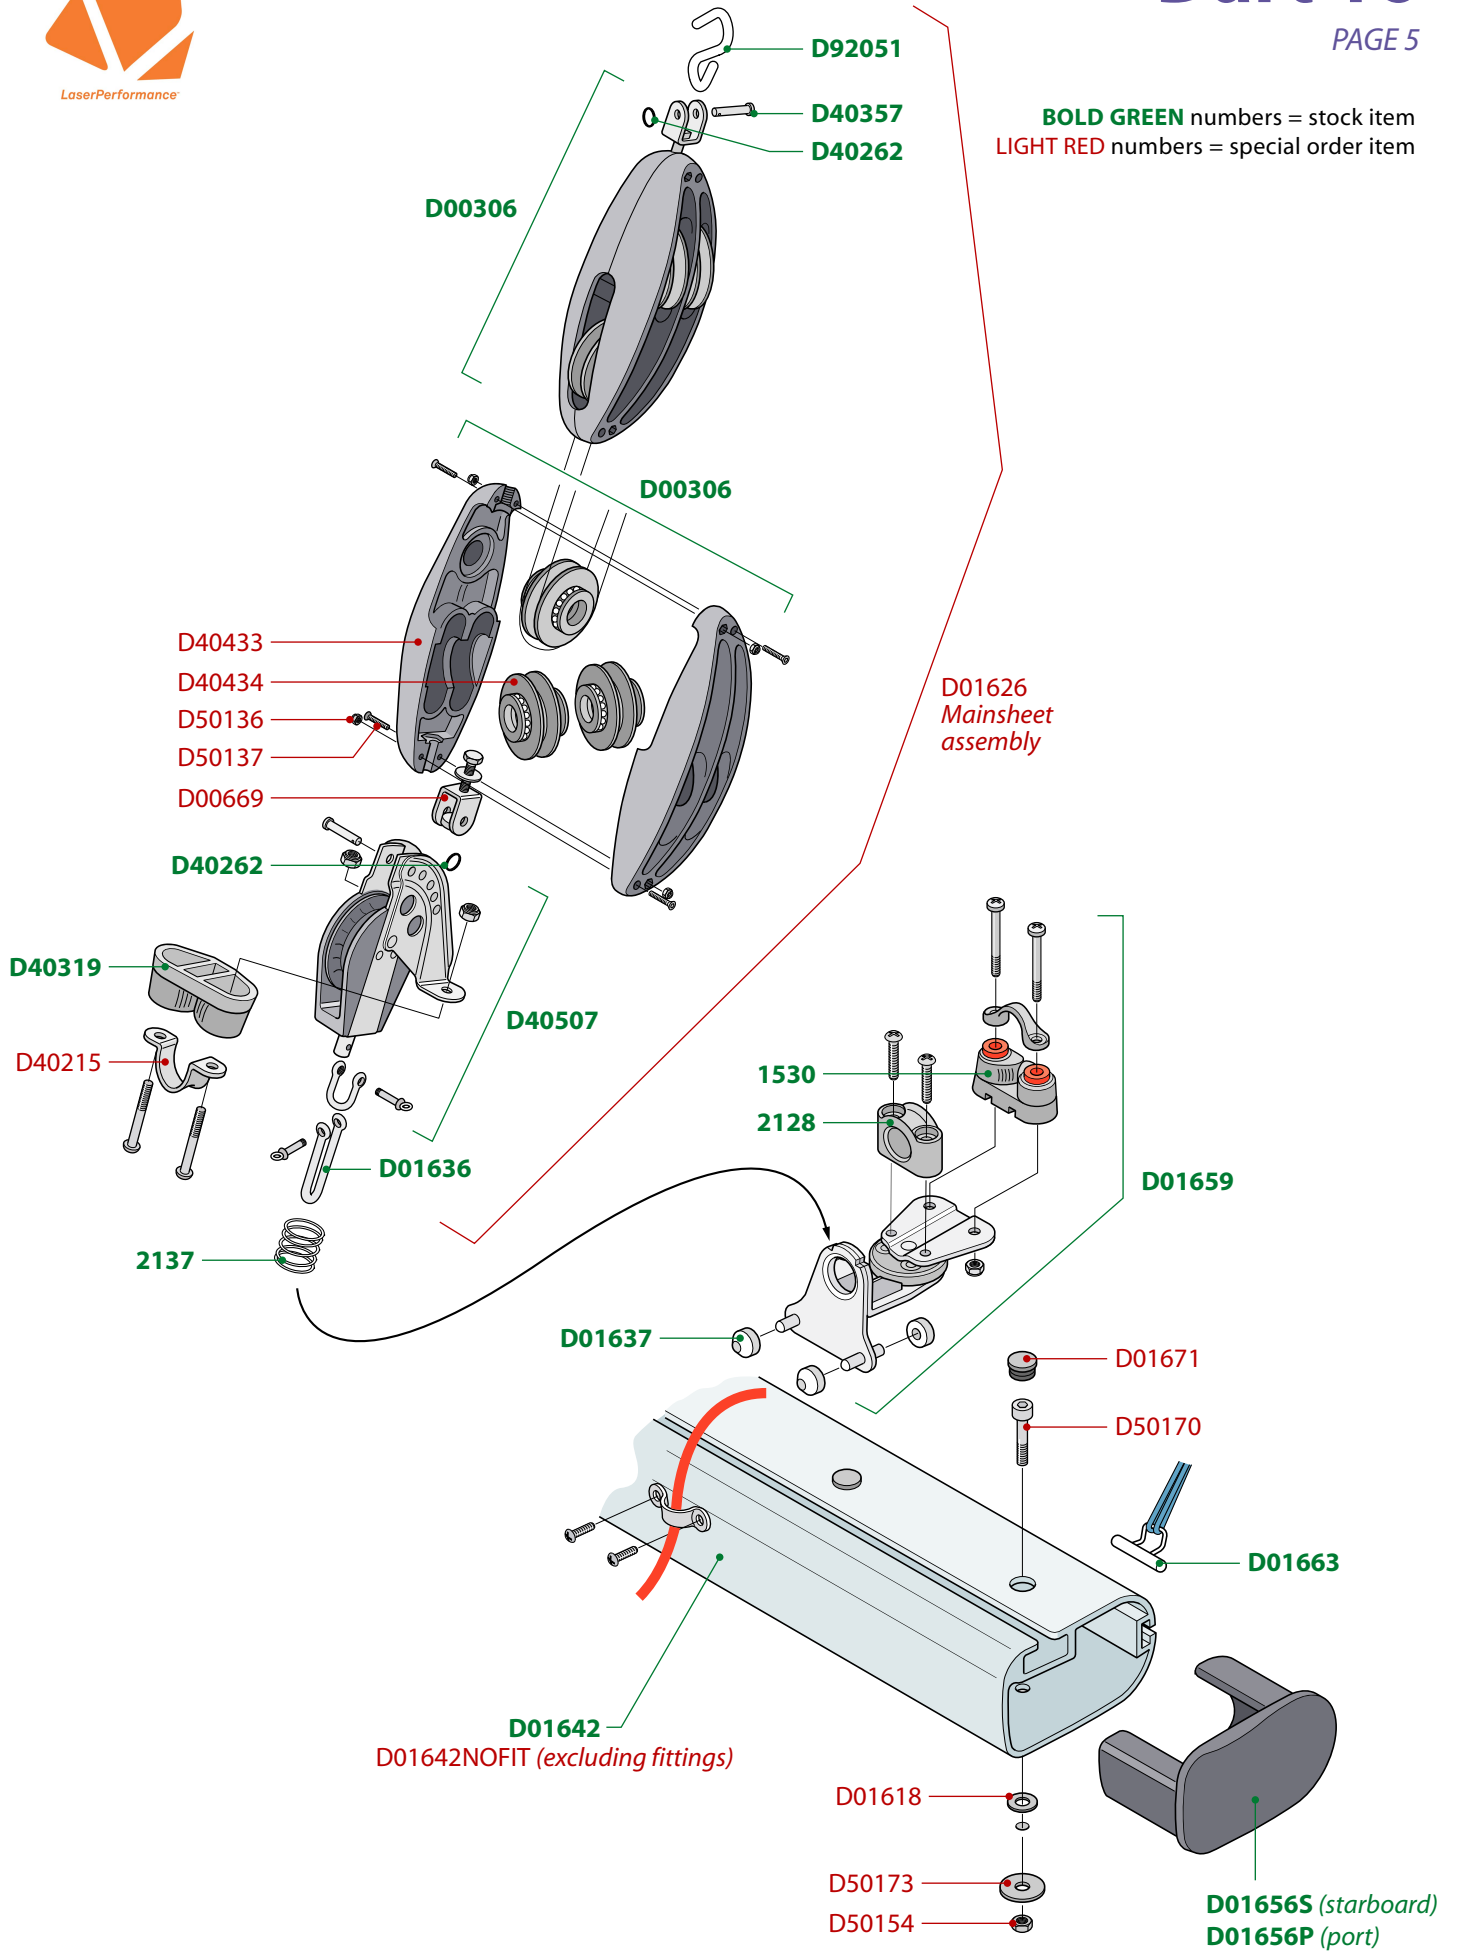

BOLD GREEN numbers = stock item
LIGHT RED numbers = special order item

Dart 16

PAGE 2

BOLD GREEN numbers = stock item
LIGHT RED numbers = special order item

SAIL NUMBERS

Sail No.

0	3410F
1	3411F
2	3412F
3	3413F
4	3414F
5	3415F
6	3416F
7	3417F
8	3418F
9	3416F

BOLD GREEN numbers = stock item
LIGHT RED numbers = special order item

BOLD GREEN numbers = stock item
LIGHT RED numbers = special order item

Dart 16

PAGE 5

BOLD GREEN numbers = stock item
LIGHT RED numbers = special order item

BOLD GREEN numbers = stock item
LIGHT RED numbers = special order item

Dart 16

PAGE 7

BOLD GREEN numbers = stock item
LIGHT RED numbers = special order item

IMPORTANT NOTICE: All diagrams, drawings and related information are the intellectual property of LaserPerformance. Any copying, distributing or other use without our prior written permission is strictly prohibited. © 2006 LaserPerformance.

BOLD GREEN numbers = stock item
LIGHT RED numbers = special order item

BOLD GREEN numbers = stock item
LIGHT RED numbers = special order item

BOLD GREEN numbers = stock item
LIGHT RED numbers = special order item