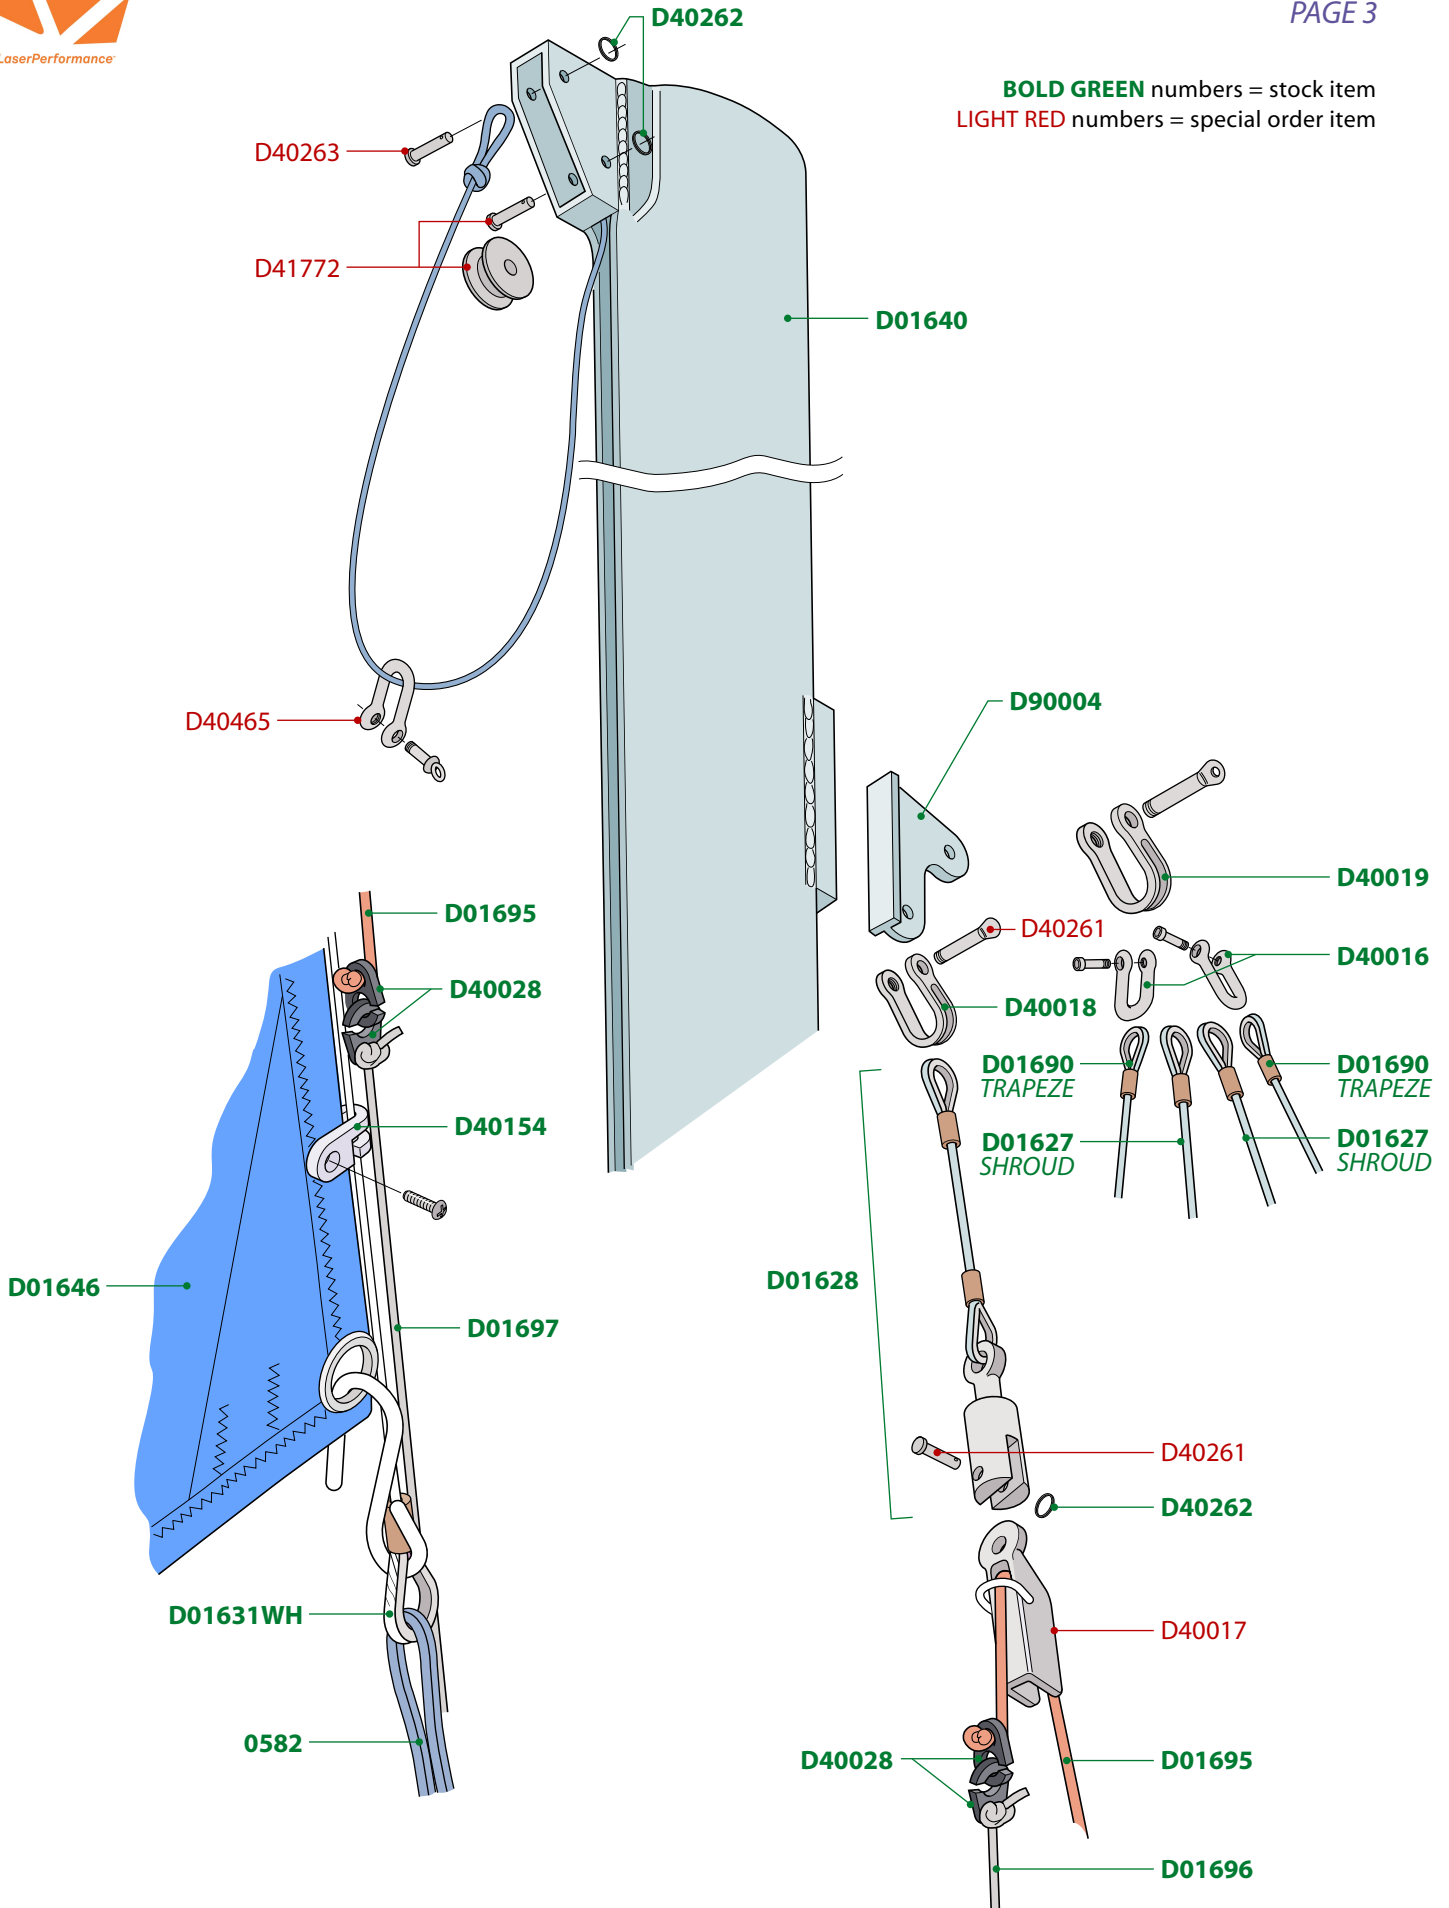

BOLD GREEN numbers = stock item
LIGHT RED numbers = special order item

Dart 16

PAGE 2

BOLD GREEN numbers = stock item
LIGHT RED numbers = special order item

SAIL NUMBERS

Sail No.

0	3410F
1	3411F
2	3412F
3	3413F
4	3414F
5	3415F
6	3416F
7	3417F
8	3418F
9	3416F

BOLD GREEN numbers = stock item
LIGHT RED numbers = special order item

BOLD GREEN numbers = stock item
LIGHT RED numbers = special order item

Dart 16

PAGE 5

BOLD GREEN numbers = stock item
LIGHT RED numbers = special order item

BOLD GREEN numbers = stock item
LIGHT RED numbers = special order item

BOLD GREEN numbers = stock item
LIGHT RED numbers = special order item

BOLD GREEN numbers = stock item
LIGHT RED numbers = special order item